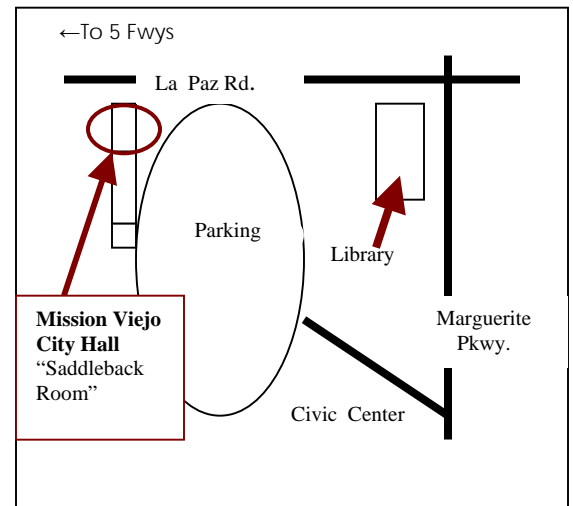

# Mission Viejo City Hall/Mission Viejo Library

Our events take place in the “Saddleback Room”

200 Civic Center, Mission Viejo CA 92691 (949) 830-7100

## Google Map/Direction

<http://maps.google.com/maps?ie=UTF-8&oe=UTF-8&dq=Mission+Viejo+library&daddr=100+Civic+Ctr,+Mission+Viejo,+CA+92691&geocode=9130400876412749654,33.595137,-117.659185&ll=33.595137,-117.659185&iwstate=1=dir:to&iwloc=A&f=d>

## Parking Instruction:

Do not park at **STAFF/LOADING/FOR HADICAPPED PARKING AREAS**

**Coming from Points South:** Take I-5 North, exit La Paz. Turn right and follow to Marguerite Pkwy. Turn right at Marguerite Pkwy and take first right (Civic Center). The library is located on the corner of La Paz and Marguerite Pkwy.

**Coming from Points North:** Take I-5 South, exit La Paz. Turn left and follow to Marguerite Pkwy. Turn right at Marguerite Pkwy and take first right (Civic Center). The library is located on the corner of La Paz and Marguerite Pkwy.