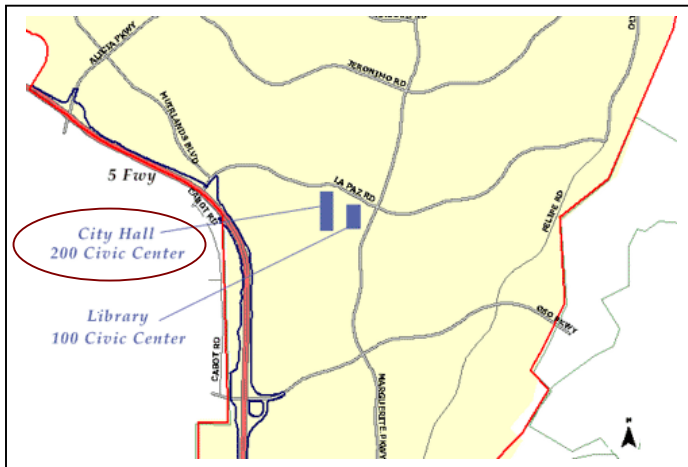

# Mission Viejo City Hall/Mission Viejo Library

Our events take place in the “Saddleback Room”

200 Civic Center, Mission Viejo CA 92691 (949) 830-7100

## Google Map/Direction

<http://maps.google.com/maps?ie=UTF-8&oe=UTF-8&dq=Mission+Viejo+library&daddr=100+Civic+Ctr,+Mission+Viejo,+CA+92691&geocode=9130400876412749654,33.595137,-117.659185&ll=33.595137,-117.659185&iwstate=1=dir:to&iwloc=A&f=d>

## Parking Instruction:

Do not park at **STAFF/LOADING/FOR HADICAPPED PARKING AREAS**

**Coming from Points South:** Take I-5 North, exit La Paz. Turn right and follow to Marguerite Pkwy. Turn right at Marguerite Pkwy and take first right (Civic Center). The library is located on the corner of La Paz and Marguerite Pkwy.

**Coming from Points North:** Take I-5 South, exit La Paz. Turn left and follow to Marguerite Pkwy. Turn right at Marguerite Pkwy and take first right (Civic Center). The library is located on the corner of La Paz and Marguerite Pkwy.