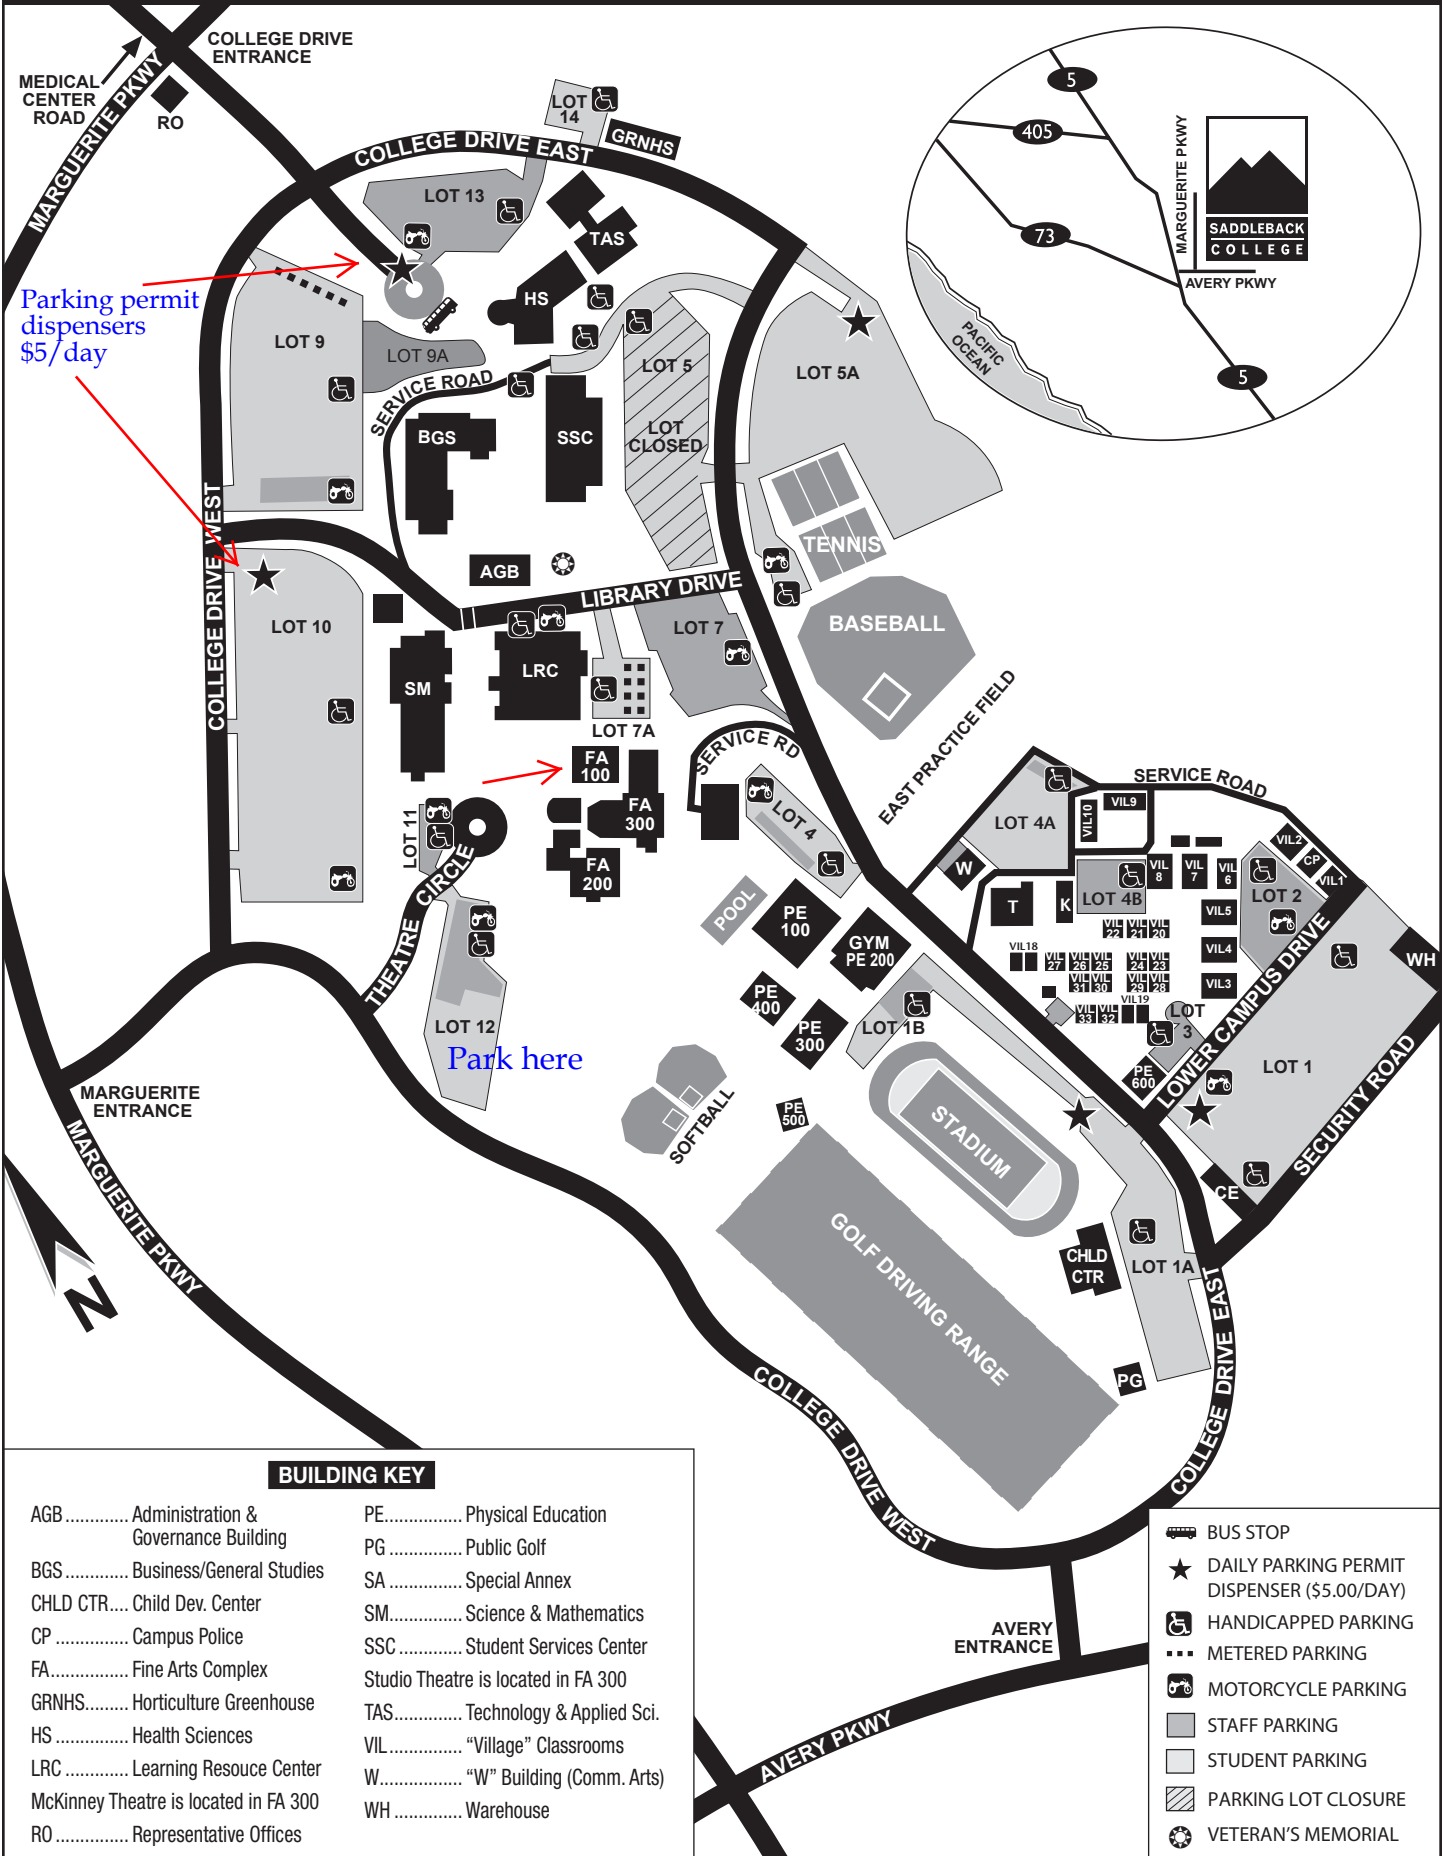

SADDLEBACK COLLEGE CAMPUS MAP

Parking permit dispensers \$5/day

Park here

BUILDING KEY

AGB..... Administration & Governance Building	PE..... Physical Education
BGS..... Business/General Studies	PG..... Public Golf
CHLD CTR.... Child Dev. Center	SA..... Special Annex
CP..... Campus Police	SM..... Science & Mathematics
FA..... Fine Arts Complex	SSC..... Student Services Center
GRNHS..... Horticulture Greenhouse	Studio Theatre is located in FA 300
HS..... Health Sciences	TAS..... Technology & Applied Sci.
LRC..... Learning Resource Center	VIL..... "Village" Classrooms
McKinney Theatre is located in FA 300	W..... "W" Building (Comm. Arts)
RO..... Representative Offices	WH..... Warehouse

- BUS STOP
- DAILY PARKING PERMIT DISPENSER (\$5.00/DAY)
- HANDICAPPED PARKING
- METERED PARKING
- MOTORCYCLE PARKING
- STAFF PARKING
- STUDENT PARKING
- PARKING LOT CLOSURE
- VETERAN'S MEMORIAL