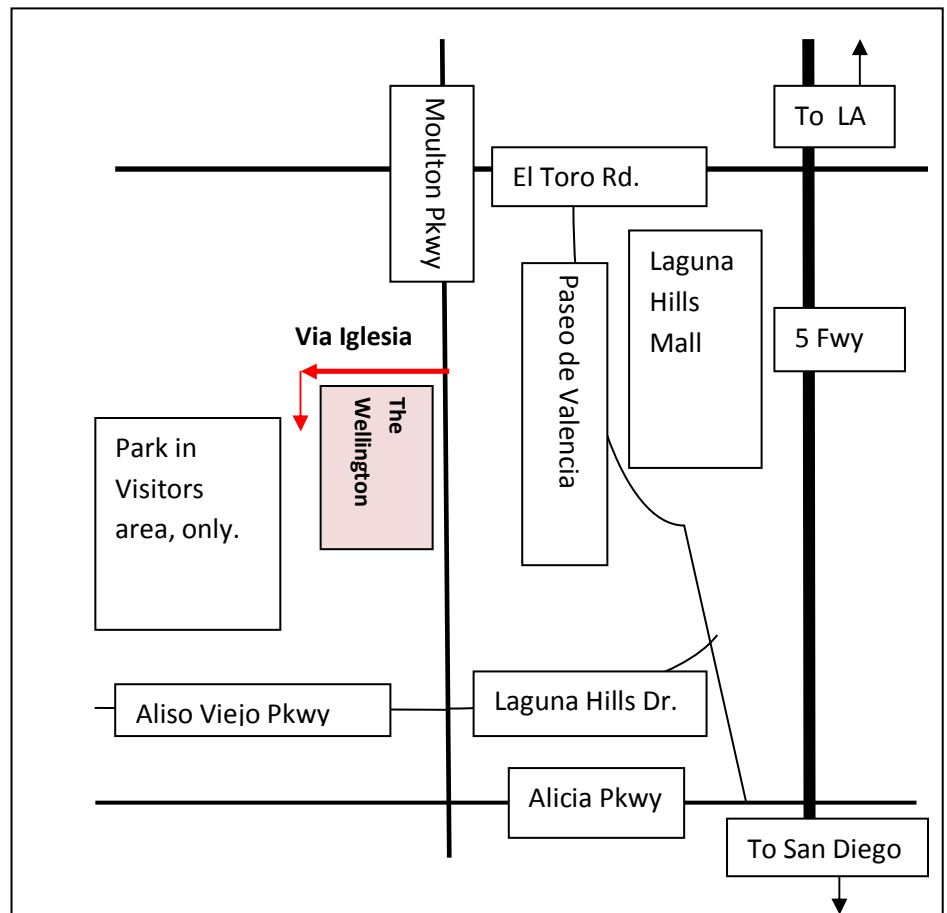

The Wellington Vintage Assisted Living

24903 Moulton Parkway

Laguna Hills, CA 92653

949-334-4121

- At the signal on **Via Iglesia**, climb up the hill, and turn left to the front gate.
- Park in **Visitors** spots.
- Go into the front entrance, then find **the elevator** on the left side in the lobby.
- Press the elevator button to go to **2nd Floor**. The recital venue is at the **Potpourri Room**.

Driving Direction: Click here

<http://www.mapquest.com/maps/map.adp?country=US&address=24903+Moulton+Parkway&city=Laguna%20Hills&state=CA&zipcode=92653&homesubmit.x=11&homesubmit.y=11>