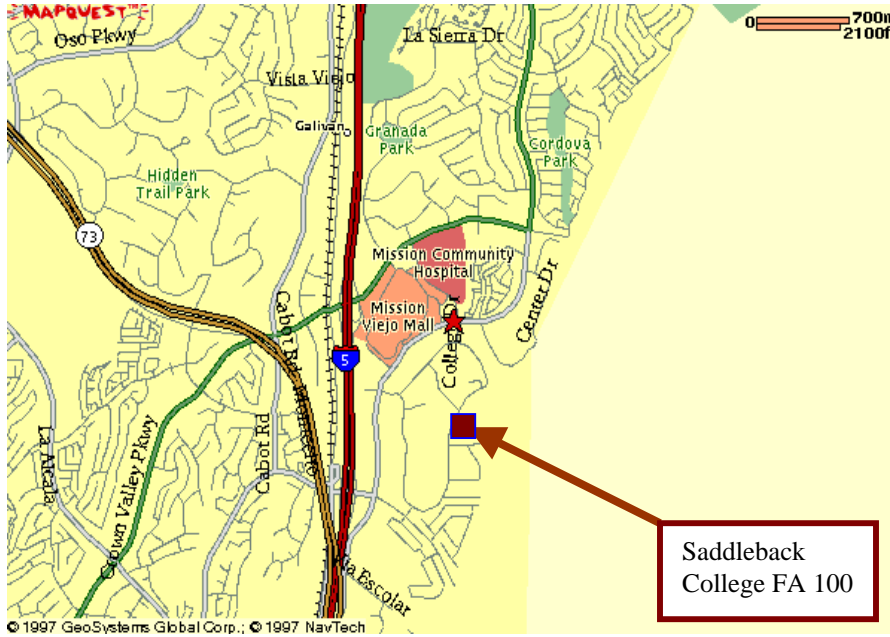

Saddleback College Fine Arts Building (FA100)

28000 Marguerite Parkway, Mission Viejo, California 92692 (949) 582-4500

DEAR PARENTS:

Please always **escort your children** from/to your car/the building to protect them away from any accidents or incidents.