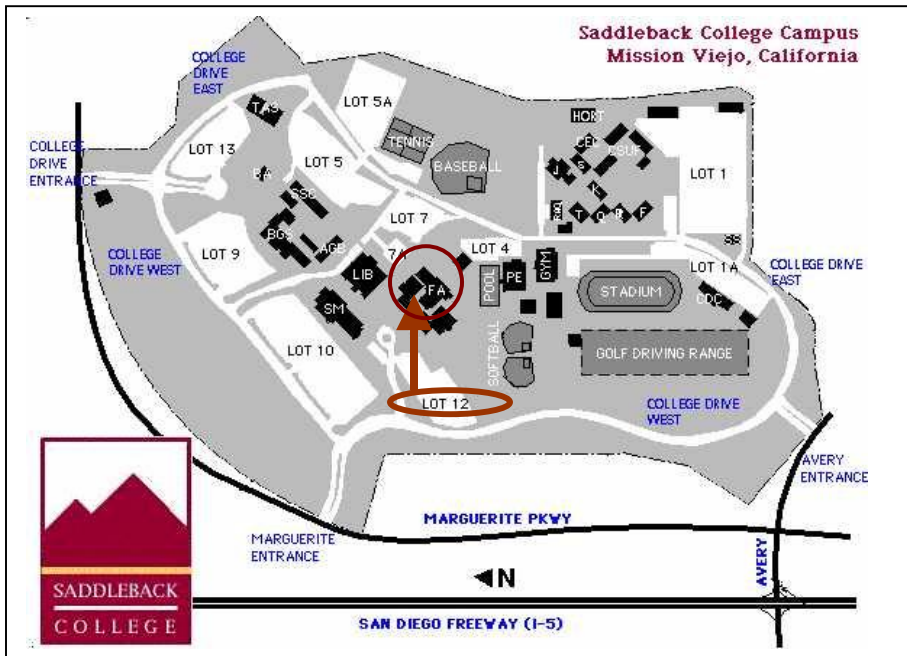

SADDLEBACK COLLEGE DIRECTIONS:

*Please use this direction for MTAC OCC Branch events. Current Saddleback College Website's Direction Page is guiding us to get to "Stadium" for some reason (as of August 2008). We are going to **Fine Arts Building-FA 100***

From the I-5 freeway:

Exit at Avery Parkway in Mission Viejo and head East. Once you pass through Marguerite Parkway and up a small hill, you will enter the campus on your left. Once on campus, turn right at the first stop sign onto **Campus Drive WEST**, Turn Left at **Theater Circle**, park at **LOT 12**. Walk up to **FA 100** building.

From the 241 Toll Road:

Heading South on the 241 toll road, exit at Oso Parkway and turn right. Follow Oso Parkway for about 2 miles, turning left on Marguerite Parkway. Follow Marguerite Parkway for about 2 miles, turning left into the campus at Medical Center Way. Once on campus, turn right at the first stop sign onto **Campus Drive WEST**, Turn Left at **Theater Circle**, park at **LOT 12**. Walk up to **FA 100** building.

From the 73 Toll Road:

Heading South on the 73 toll road, take the Crown Valley/Greenfield exit and turn right. Make a left on Crown Valley, pass over the I-5 freeway, then turn right on Medical Center Way. Follow Medical Center Way up the hill past the hospital and the entrance to campus is straight ahead. Once on campus, turn right at the first stop sign onto Campus Drive WEST, Turn Left at Theater Circle, park at LOT 12. Walk up to FA 100 building.