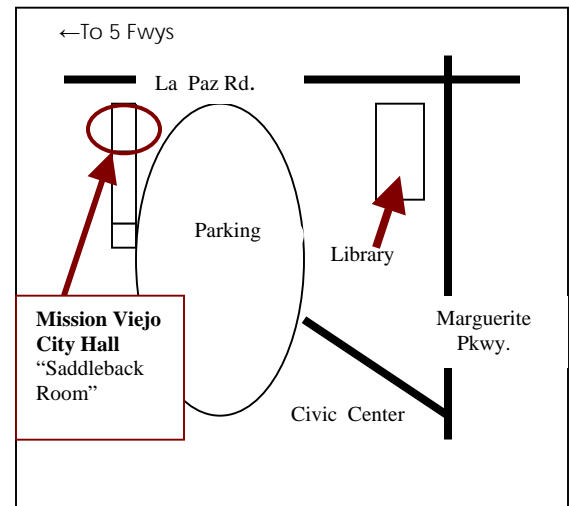

Mission Viejo City Hall/Mission Viejo Library

Our events take place in the “Saddleback Room”

200 Civic Center, Mission Viejo CA 92691 (949) 830-7100

Google Map/Direction

<http://maps.google.com/maps?ie=UTF-8&oe=UTF-8&dq=Mission+Viejo+library&daddr=100+Civic+Ctr,+Mission+Viejo,+CA+92691&geocode=9130400876412749654,33.595137,-117.659185&ll=33.595137,-117.659185&iwstate=1=dir:to&iwloc=A&f=d>

Parking Instruction:

Do not park at **STAFF/LOADING/FOR HADICAPPED PARKING AREAS**

Coming from Points South: Take I-5 North, exit La Paz. Turn right and follow to Marguerite Pkwy. Turn right at Marguerite Pkwy and take first right (Civic Center). The library is located on the corner of La Paz and Marguerite Pkwy.

Coming from Points North: Take I-5 South, exit La Paz. Turn left and follow to Marguerite Pkwy. Turn right at Marguerite Pkwy and take first right (Civic Center). The library is located on the corner of La Paz and Marguerite Pkwy.