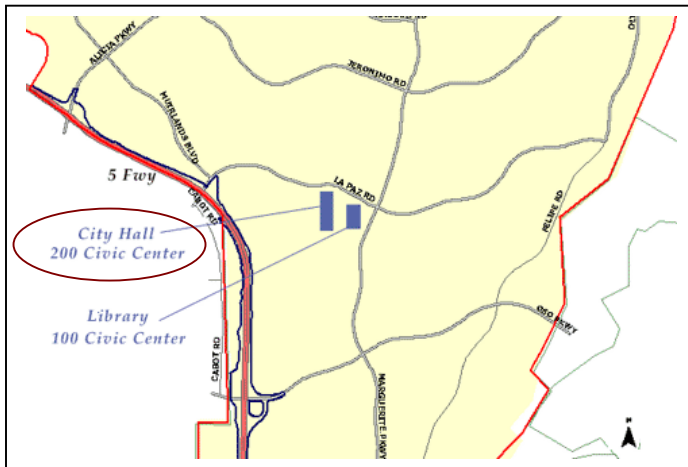

Mission Viejo City Hall/Mission Viejo Library

Our events take place in the “Saddleback Room”

200 Civic Center, Mission Viejo CA 92691 (949) 830-7100

Google Map/Direction

<http://maps.google.com/maps?ie=UTF-8&oe=UTF-8&dq=Mission+Viejo+library&daddr=100+Civic+Ctr,+Mission+Viejo,+CA+92691&geocode=9130400876412749654,33.595137,-117.659185&ll=33.595137,-117.659185&iwstate=1=dir:to&iwloc=A&f=d>

Parking Instruction:

Do not park at **STAFF/LOADING/FOR HADICAPPED PARKING AREAS**

Coming from Points South: Take I-5 North, exit La Paz. Turn right and follow to Marguerite Pkwy. Turn right at Marguerite Pkwy and take first right (Civic Center). The library is located on the corner of La Paz and Marguerite Pkwy.

Coming from Points North: Take I-5 South, exit La Paz. Turn left and follow to Marguerite Pkwy. Turn right at Marguerite Pkwy and take first right (Civic Center). The library is located on the corner of La Paz and Marguerite Pkwy.